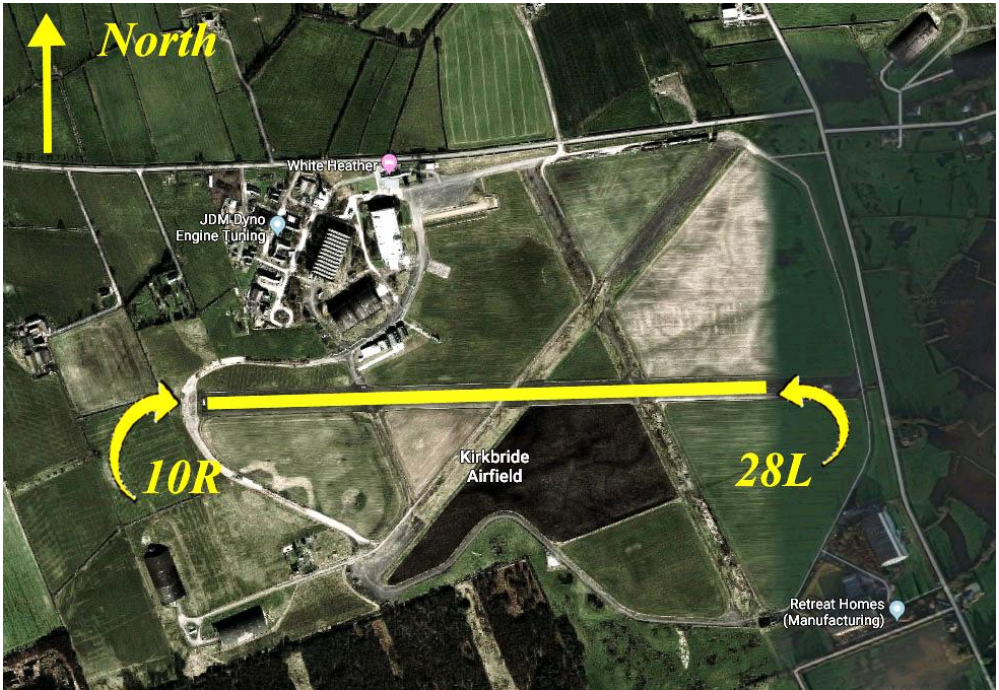

Runway	QNH	QFE

Scottish Information	124.750
Safetycom	135.475
Microlight	129.825
Edinburgh Approach /Tower	121.200 / 118.700
Carlisle Approach / Tower	123.600

PPR Tel: 07710 672087

Kirkbride Radio

124.400

Overhead Join 2000ft

Circuit Height: 800 Ft

QFE = QNH – 1

AVOID KIRKBRIDE VILLAGE