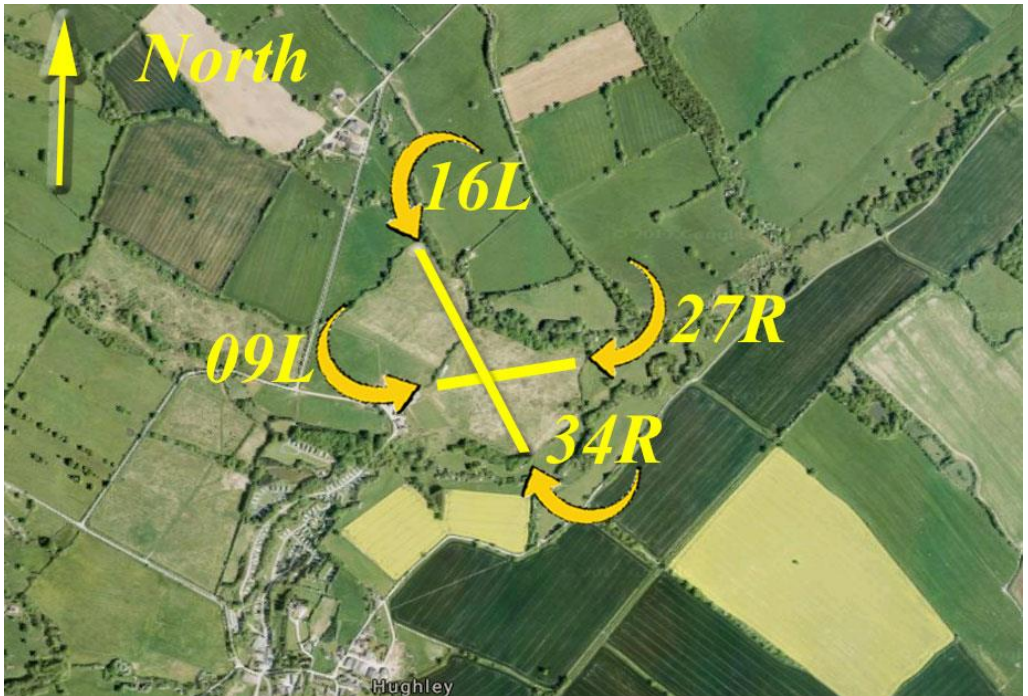

| | | |
|--------|-----|-----|
| Runway | QNH | QFE |
| | | |

| | |
|-----------------------------|---------|
| Microlight Frequency | 129.825 |
| Safetycom | 135.475 |
| Halfpenny Green Information | 123.000 |
| Shifnal Traffic | 129.825 |
| Shawbury Approach | 133.150 |

PPR Tel: 07831 201280

Hughley Radio 129.825 | Circuit Height 500ft

QFE = QNH - 14 | Overhead Join 1000ft