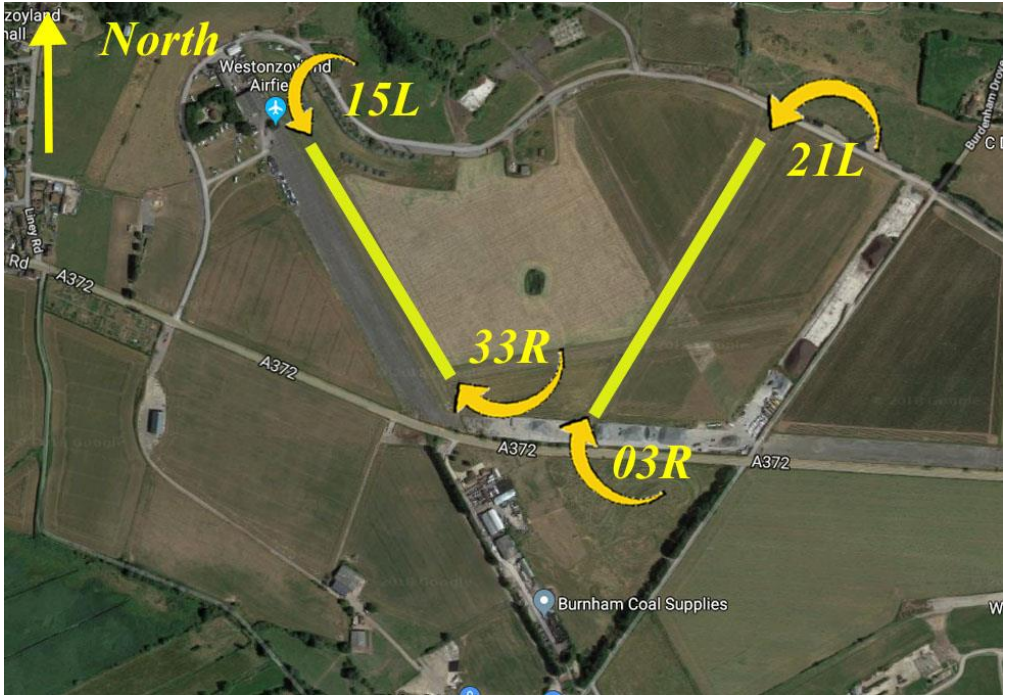

Runway	QNH	QFE

London Information	124.750
Safetycom	135.475
Yeovilton LARS	127.350
Compton Abbas Radio	122.700
Dunkeswell Radio	123.480

PPR Tel: 07834 543754

**Westonzoyland Traffic**

**129.825**

**Overhead Join 1500ft**

**Circuit Height: 800 Ft**

**QFE = QNH - 1**