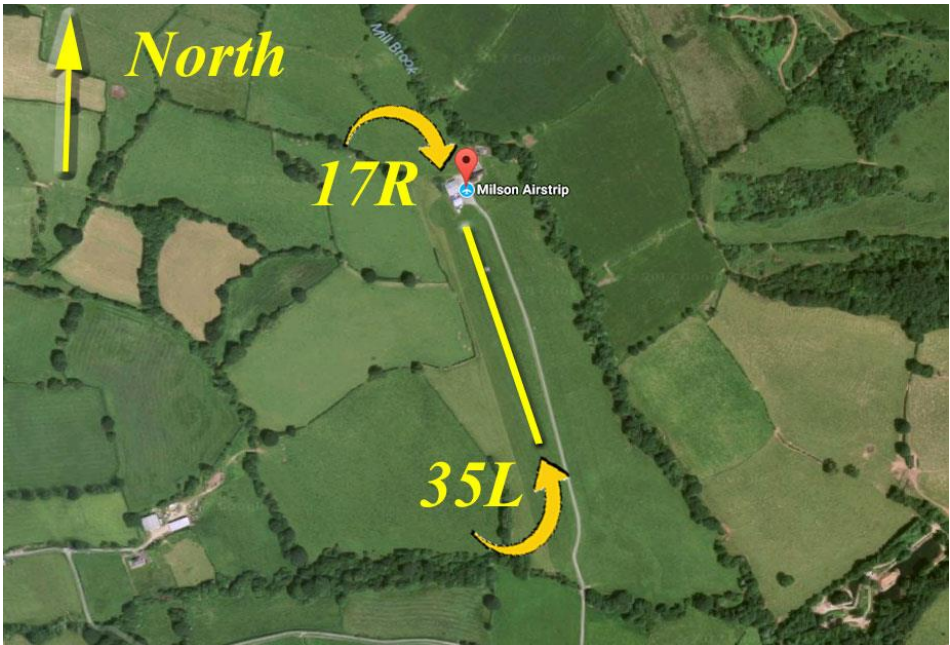

Runway	QNH	QFE

Microlight Frequency	129.825
Safetycom	135.475
Halfpenny Green Information	123.000
Birmingham Radar	118.050
Shobdon Information	123.500

PPR Tel: 01584 890486

Milson Radio 135.475 | Circuit Height 500ft

QFE = QNH – 18 | Overhead Join 1000ft