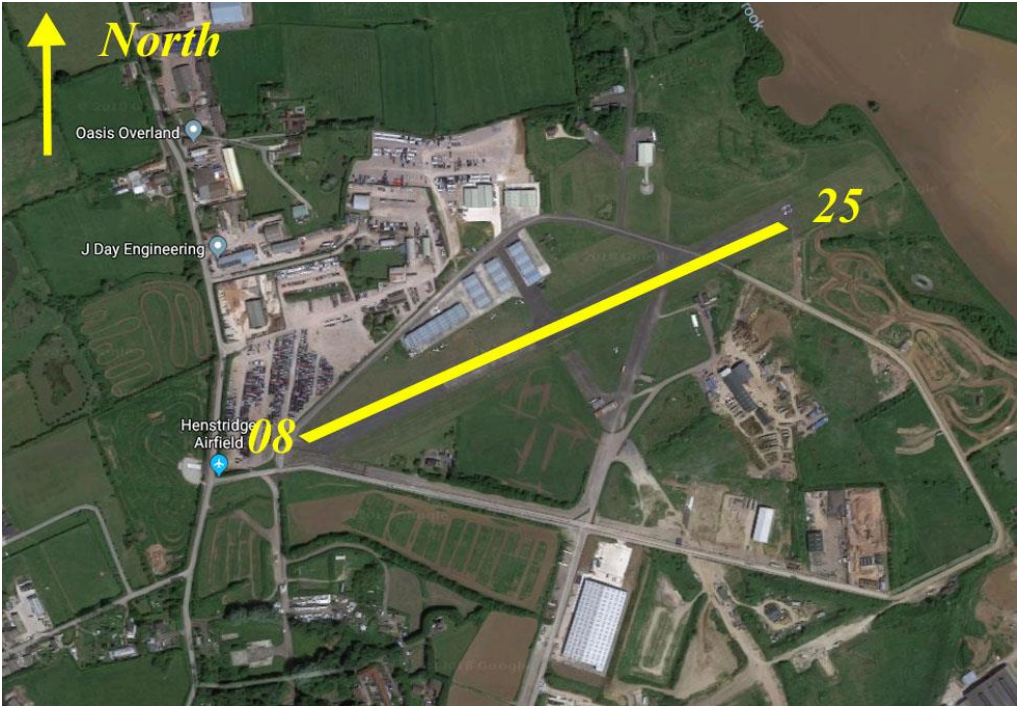

Runway	QNH	QFE

Microlight Frequency	129.825
Safetycom	135.475
Yeovilton LARS	127.350
Compton Abbas Radio	122.700
Boscome Approach	130.000

PPR Tel: 01963 364231

Henstridge Radio 130.255 | Circuit Height: 1200 Ft

QFE = QNH – 6 | Overhead Join 2200ft