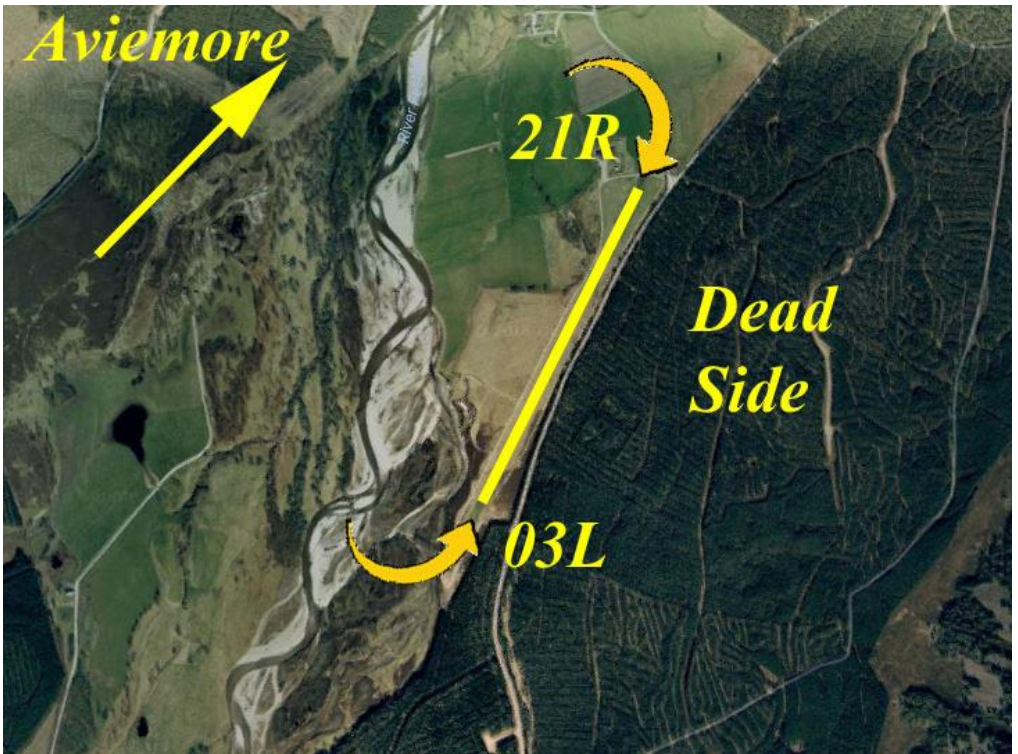

| | | |
|--------|-----|-----|
| Runway | QNH | QFE |
| | | |

| | |
|----------------------|---------|
| Microlight Frequency | 129.825 |
| Scottish Information | 119.875 |
| Inverness ATIS | 109.200 |
| Inverness Tower | 118.400 |
| Inverness Radar | 119.35 |

PPR Tel: 01540 651317

Feshiebridge Radio 130.100 | Circuit Height 1,000ft

QFE= QNH - 28